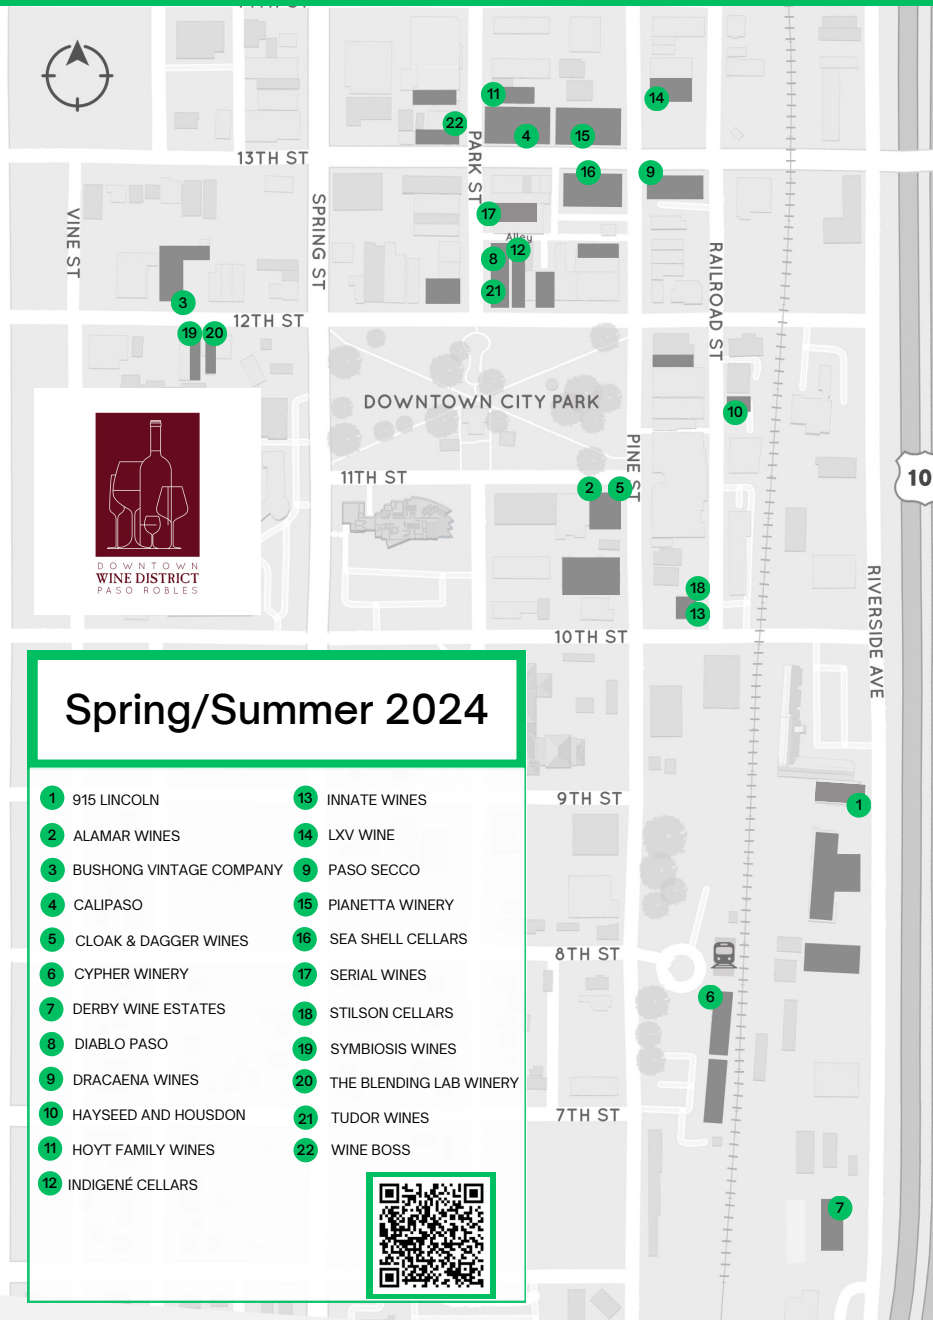

PASO ROBLES DOWNTOWN WINE DISTRICT

DOWNTOWN
WINE DISTRICT
PASO ROBLES

Spring/Summer 2024

- | | | | |
|----|-------------------------|----|-------------------------|
| 1 | 915 LINCOLN | 13 | INNATE WINES |
| 2 | ALAMAR WINES | 14 | LXV WINE |
| 3 | BUSHONG VINTAGE COMPANY | 9 | PASO SECCO |
| 4 | CALIPASO | 15 | PIANETTA WINERY |
| 5 | CLOAK & DAGGER WINES | 16 | SEA SHELL CELLARS |
| 6 | CYPHER WINERY | 17 | SERIAL WINES |
| 7 | DERBY WINE ESTATES | 18 | STILSON CELLARS |
| 8 | DIABLO PASO | 19 | SYMBIOSIS WINES |
| 9 | DRACAENA WINES | 20 | THE BLENDING LAB WINERY |
| 10 | HAYSEED AND HOUSDON | 21 | TUDOR WINES |
| 11 | HOYT FAMILY WINES | 22 | WINE BOSS |
| 12 | INDIGENÉ CELLARS | | |